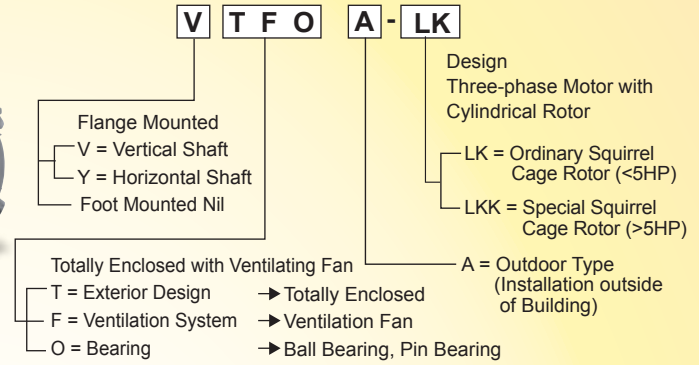

HITACHI LOW VOLTAGE COMPONENT INDUCTION MOTOR

Premium Efficiency Motor
IE3 Class Foot / Flange Mount

Registered with
NEA

Quality with
sales record over
100 years history

MAIN FEATURES

1 High Efficiency

- Compare to the IE1 motors, motor loss is reduced 30~40%.
(Improvement of Iron core shape and material quality is raised)
- This improvement realizes you can save operation cost.

2 Complies with Singapore NEA's MEPS of IE3

- The motor complies with Singapore regulation (MEPS*1).
2/4 pole (1HP-75HP), 6pole (1HP – 60HP)

*1 Minimum Energy Performance Standard.
The regulation effective from 1st October 2018.

- It is possible to Multiple voltage (190 - 440V*2) according to facility condition.

*2 Different for each model. If you would like to check, please contact us.

MODEL EXPLANATION

Three-Phase

APPLICATION EXAMPLES