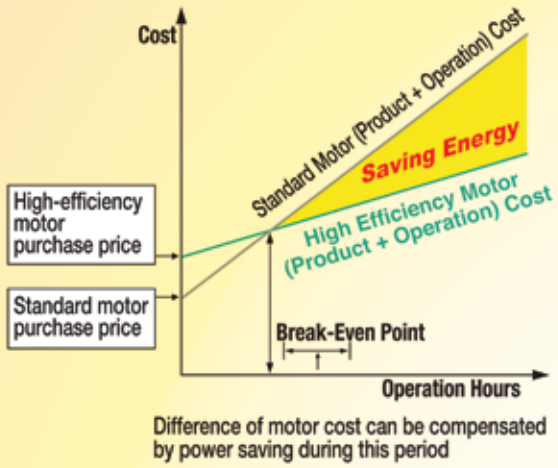

MODEL EXPLANATION